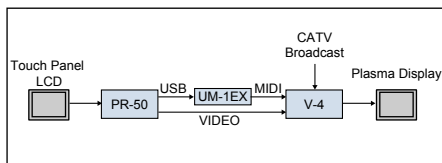

Point of selection

We have provided info regarding mechanisms of nuclear power plant and safety measures on leaflets etc. From last year, we added video information system from last year. However, the contents of 20 minutes is little too long to check whole part. So we made chapters and let people can watch interesting part only with PR-50. We trust many people understand about the nuclear plant now.

System

To spread the knowledge of nuclear power plant and enlightenment, we set plasma display with video playback system in our building. For easy understanding of operation, we selected touch panel LCD. The User Interface is specially customized to show dedicated menu. The output is shown on 46 inch plasma. When it's not showing the plant information, the source is switched to CATV broadcast on V-4. V-4 is controlled via UM-1EX. The On/Off of the power is controlled by external program timer.

Installed Equipment

Video Presenter	PR-50
Video Mixer	V-4
MIDI Interface	UM-1EX

System Integration

▲Total System

▲Installed Equipment

▲Touch Panel for operation