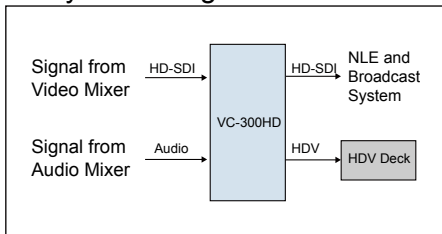

Heart Network Cable TV

www.hearts.ne.jp

Installed Products

VC-300HD Multi Format Converter

System Integration

Introduction

Established in 1988 Heart Network is a CATV station covering Niihama and Saijo area of Ehime Prefectures in Japan. Their main objective is to broadcast local content to the community.

The System

HD-SDI output from video mixer and analog signal from audio mixer comes in to VC-300HD. The audio signal is embedded as part of SDI signal and sent to video server for broadcast. At the same time, the HDV output from VC-300HD is sent to the VCR for backup.

Point of Selection

- Mr. Saiotoh, System Integrator

While installing their HD video system, they needed to look for a solution that could take audio from their mixer and combine with their video signal for broadcast.

They checked many converters with HD-SDI in/out but found that none had the features they needed or the price was too high.

The VC-300HD was a perfect solution for them and price was within their budget. Furthermore, they can use the multi output function for HDV backup. This solution matched their ideal concept of "Highest Performance with Lowest Investment".