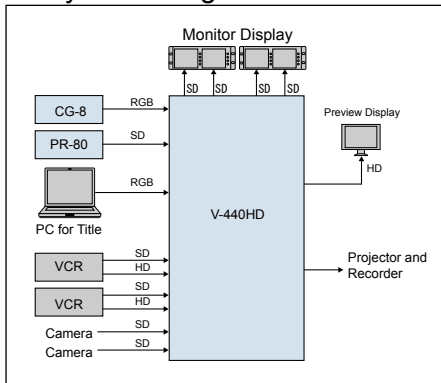

Japan Broadcast Communications,
CATV Ibaraki
www.speedway.ne.jp

Installed Products

V-440HD Multi Format Video Mixer
PR-80 Real-Time Video Presenter
CG-8 Visual Synthesizer

System Integration

Introduction

In 2006 CATV Ibaraki built a satellite studio inside of a large shopping mall to broadcast local community channel programming. Since this unique facility and studio setup, many of CATV's broadcast facilities around Ibaraki come to see the facility.

Point of Selection

- Director of CATV Ibaraki

The biggest appealing point of V-440HD was price. Although we needed to have an HD production system for the future, all the other HD mixers were priced too high. We also use Ediol's CG-8 and PR-80. Both units help us to provide visual entertainment and digital signage for people coming to the mall. We can create motion graphics very quickly and easily with CG-8. The PR-80 can output video with the super quick response from a touch screen, mouse, keyboard, or built-in scheduler.

The System

They output a variety video content to the screen installed in the lobby of their satellite studio. CATV takes video content and commercials from the local stores in the shopping malls and broadcasts them throughout the facility. They also incorporate broadcast material including live camera feeds.